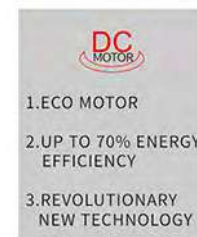

Rp. 6.400.000

**ECO-015
66in
SERUNI**

- ECOLUX
- Size: 1676mm 66"
- Motor Spec: DC Motor
- Motor wattage: 55W
- Blade: 6 High quality plastic blade
- Fan color: Black / Silver
- Standard functions: Remote control

- ① Wood
- ② Silver

Rp. 6.500.000

Rp. 4.200.000

Rp. 4.200.000

**ECO-016
64in
VERONICA**

- ECOLUX
- Size: 1630mm 64"
- Motor Spec: Φ 188*20mm
- Motor wattage: 90W
- Blade: 3 High quality plastic blade
- Fan color: Black / White
- Standard functions: Remote control

- ① Black
- ② White