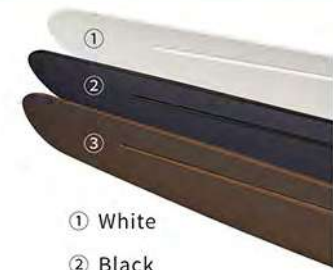

- ① White
- ② Black
- ③ Mocha

**ECO-052
42in
ZINNIA**

ECOLUX
Size: 1070mm 42"
Blade material: ABS
Blade: 3 High quality plastic blade
Fan color: Black / Mocha / White
Motor: AC153-15mm 55W 220V/50Hz
Standard functions: Remote control