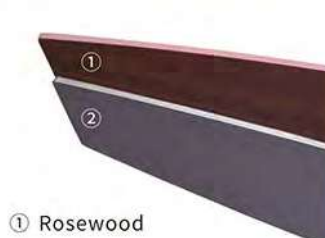

① Rosewood
② Silver