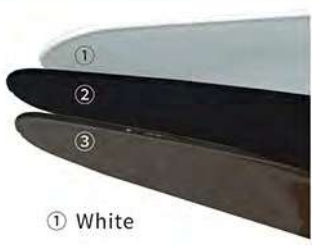

- ① White
- ② Black
- ③ Mocha