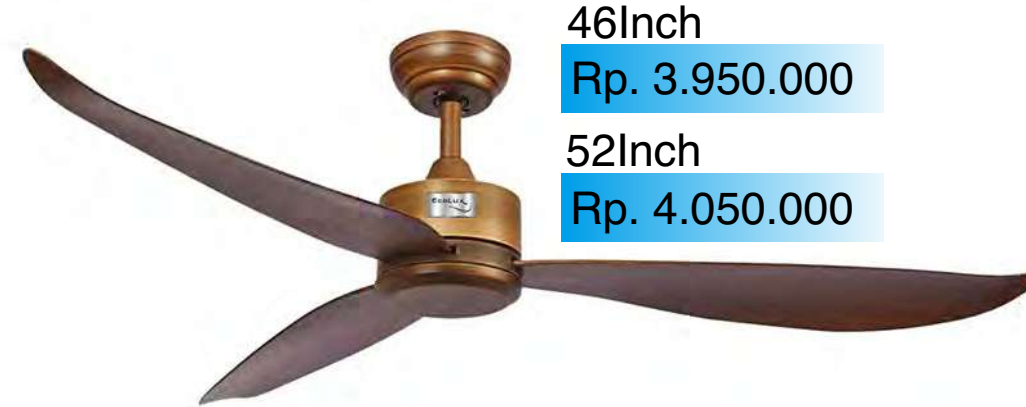

46Inch
Rp. 3.950.000

52Inch
Rp. 4.050.000