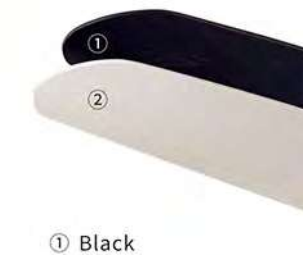

- ① Black
- ② White