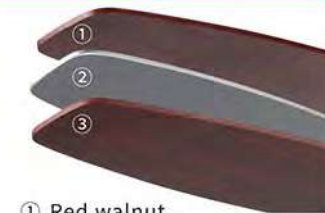

- ① Red walnut
- ② Silver
- ③ Black walnut