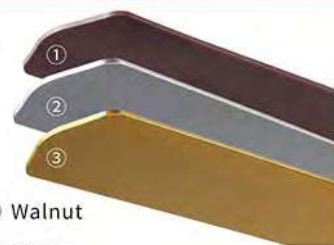

- ① Walnut
- ② Silver
- ③ Gold

**ECO-158
52in
ROSELLA**

- ECOLUX
- Size: 1320mm 52"
- Motor spec: 153*18mm
- Motor wattage: 80W
- Blade: 5 imported plywood
- Fan color: AB/SN/Mocha
- Standard functions: Zipper control