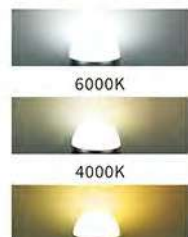

6000K
4000K
3000K