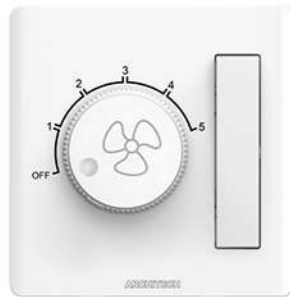

V20-K01BK11

*100W SAKELAR PENGATUR KIPAS (FAN CONTROL) + S/HOTEL
*10AX 250V~ 100W 220V ~
Rp: 275.000
Isi : 8/80pcs