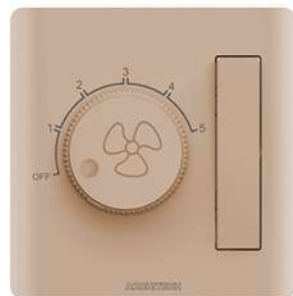

V20-K01BK11

*100W SAKELAR PENGATUR KIPAS (FAN CONTROL) + S/HOTEL
*10AX 250V~ 100W 220V ~
Rp: 290.000
Isi : 8/80pcs