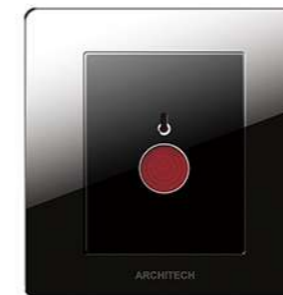

V16-K31

*3A SAKELAR ALARM
Rp: 185.000
Isi : 8/80pcs