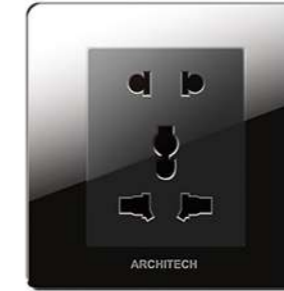

V16-C06

*16AX 2 PIN & 3 PIN KOTAK KONTAK
UNIVERSAL
Rp: 100.000
Isi : 8/80pcs